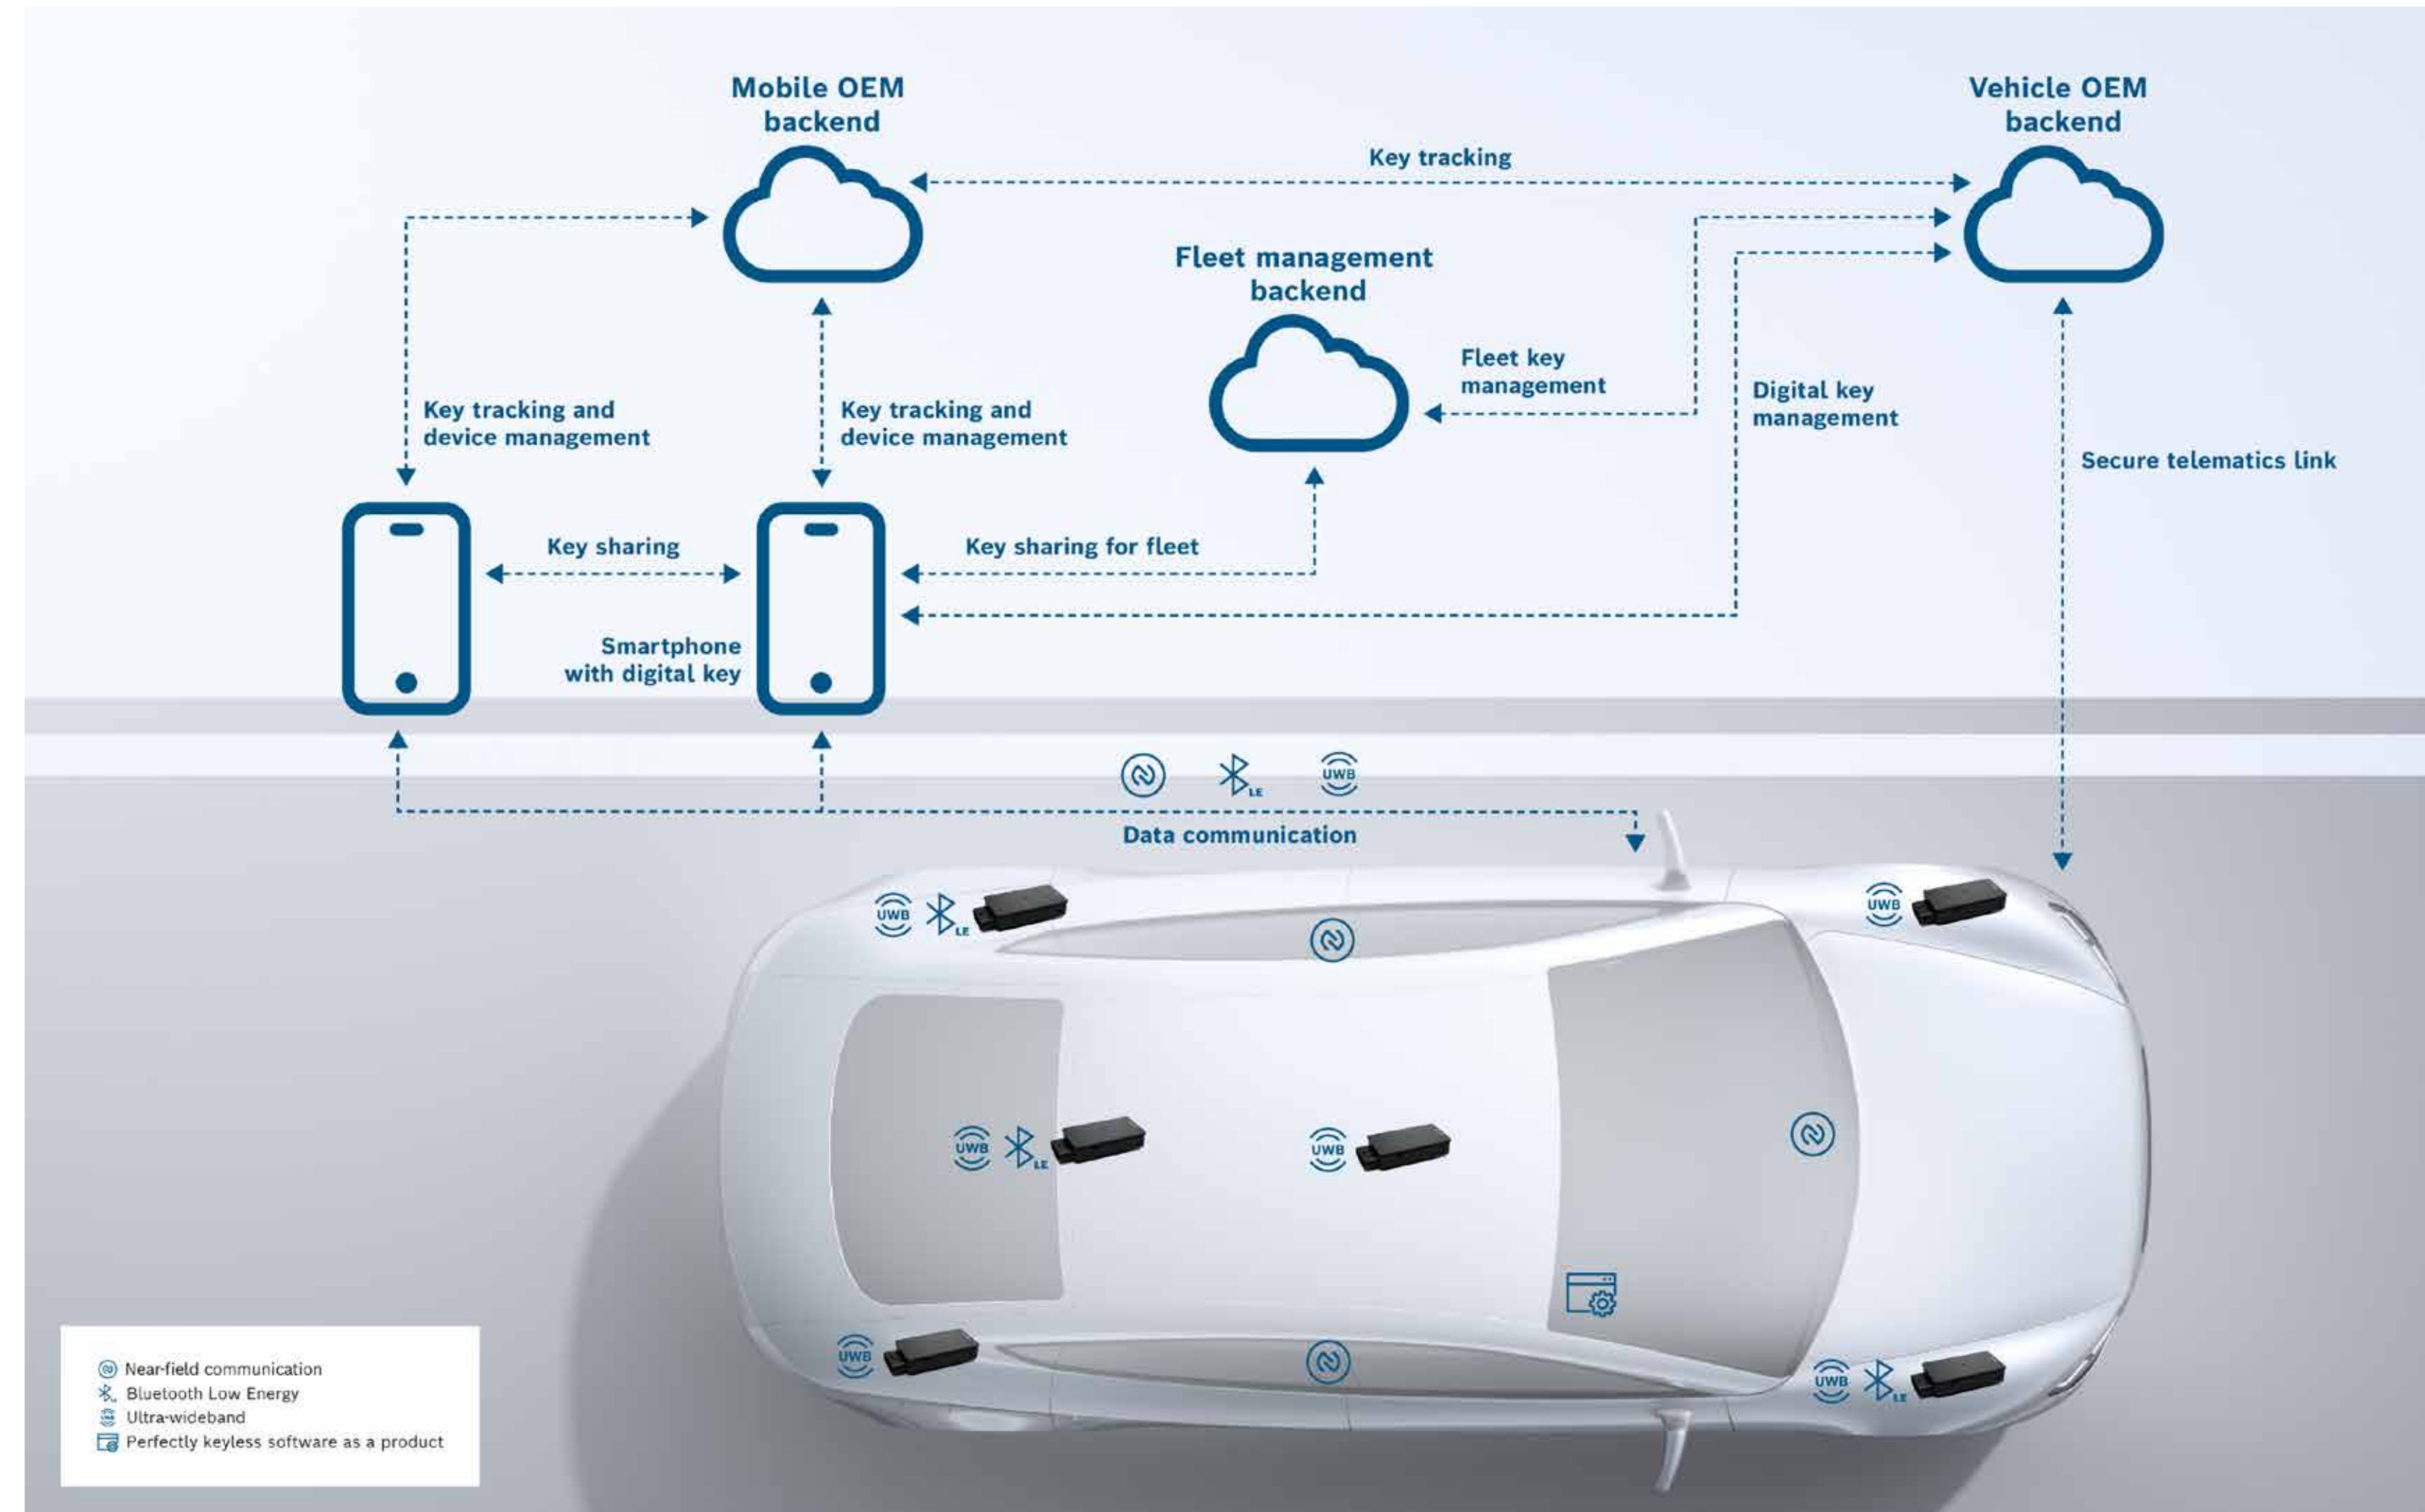

Perfectly keyless

Perfectly keyless is a keyless vehicle access system that allows for passive access and start through a digital key on a mobile phone. Vehicle owners can use an application to grant access to other users, providing drivers with greater convenience and flexibility.

robust and standardized

key management solution

ensures

safety and security

of car keys

key management solution

for car sharing and fleet management

- Digital key management enables the secure and accurate use and management of digital keys on a mobile phone
- Precise and reliable key localization ensures safe vehicle locking, unlocking and starting without driver intervention
- Individual settings, such as mirrors and seat positioning, are automatically restored once the car is unlocked
- Using the app and cloud service, the owner can send personalized keys to other users, enabling them to use the car

Technical data

Localization based on ultra-wideband

6,5 – 8,0 GHz operation frequency

20 cm localization accuracy

Perfectly Keyless

- Equipped with a BLE, UWB or NFC-enabled technology, the **vehicle** communicates with the user's **smartphone, serving as a virtual key** to securely grant access and control the vehicle once the authorized smartphone is in the vicinity
- The **fleet management backend** oversees access rights to fleet vehicles and enrolls authorized smartphones as keys for those vehicles
- The **vehicle OEM backend** synchronizes access permissions and configuration settings between the vehicle and other systems, including the user's smartphone
- Meanwhile the **mobile OEM backend** facilitates authentication, authorization, and management of vehicle configurations via the user's mobile application

The illustration is based on the following [whitepaper](#).