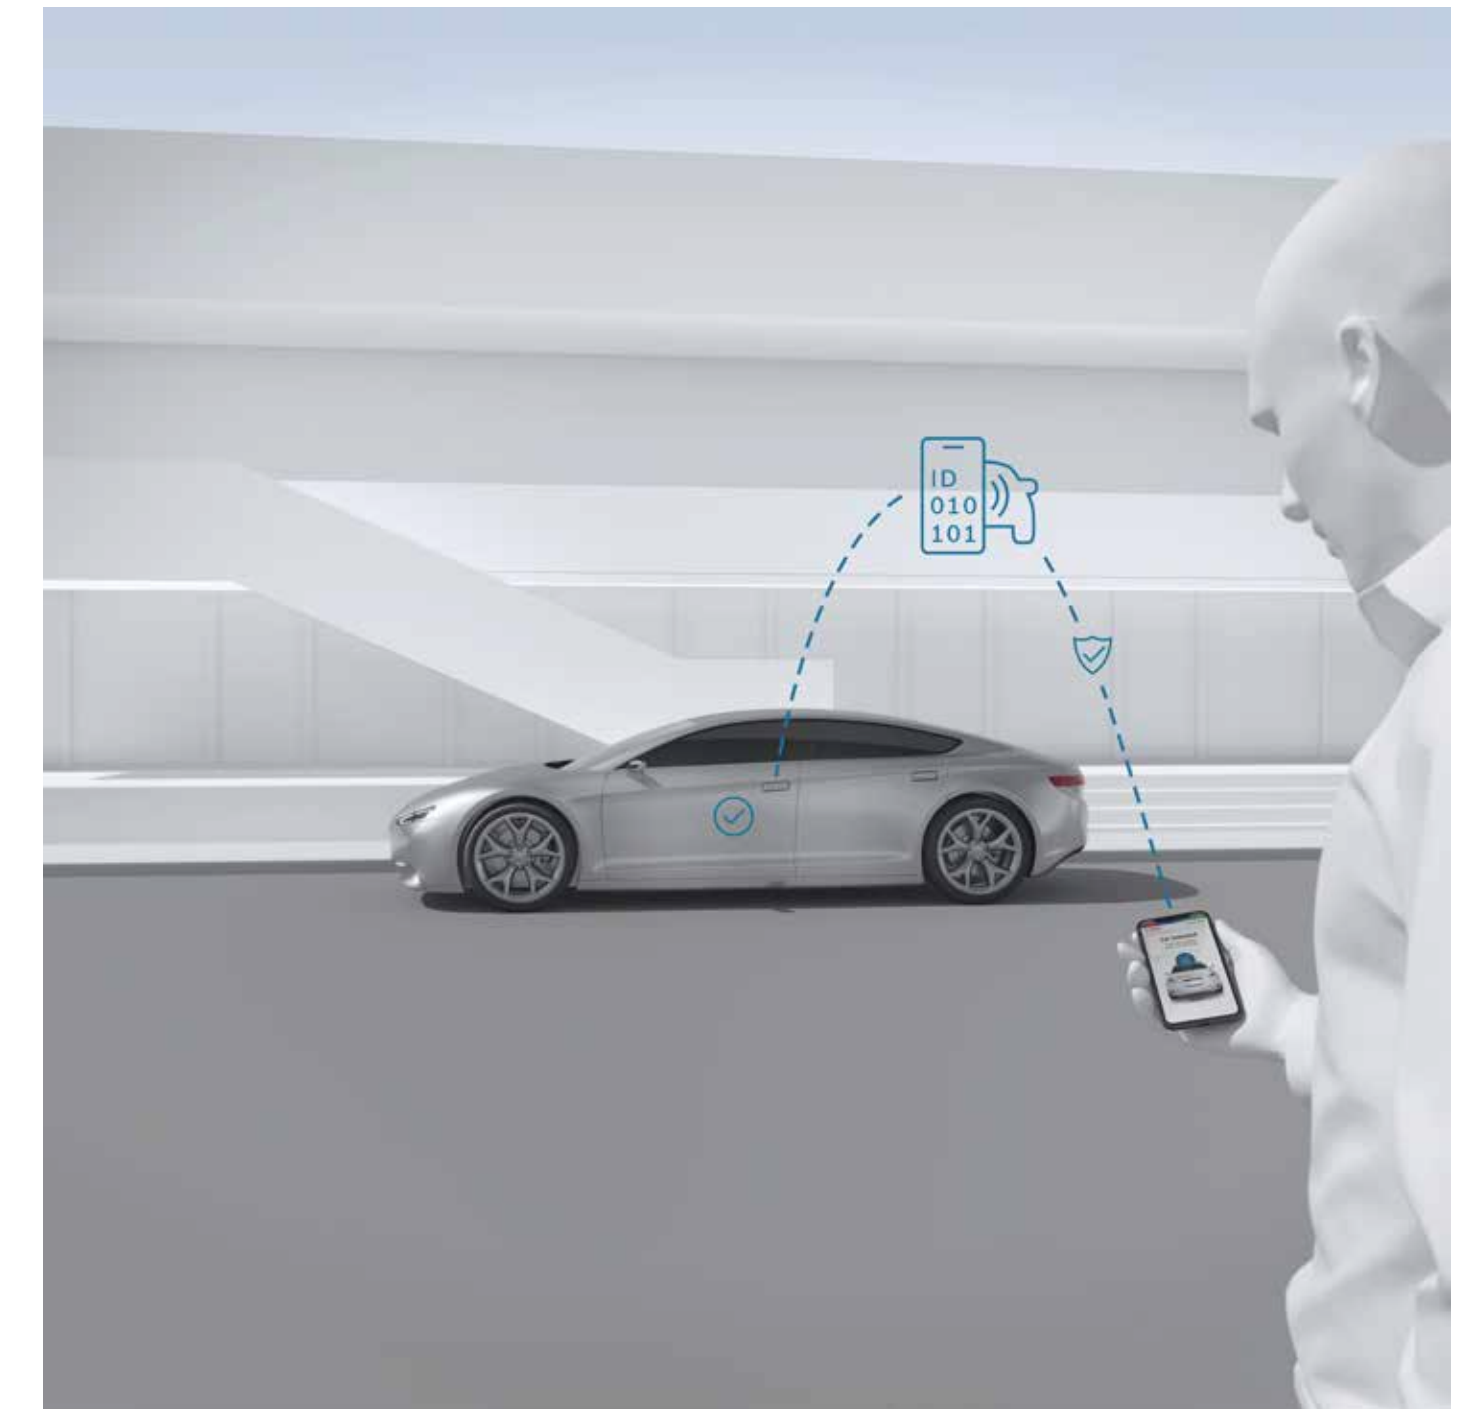

Perfectly keyless

Perfectly keyless is a keyless vehicle access system that allows for passive access and start through a digital key on a mobile phone. Vehicle owners can use an application to grant access to other users, providing drivers with greater convenience and flexibility.

robust and standardized

key management solution

ensures

safety and security

of car keys

key management solution

for car sharing and fleet management

- Digital key management enables the secure and accurate use and management of digital keys on a mobile phone
- Precise and reliable key localization ensures safe vehicle locking, unlocking and starting without driver intervention
- Individual settings, such as mirrors and seat positioning, are automatically restored once the car is unlocked
- Using the app and cloud service, the owner can send personalized keys to other users, enabling them to use the car

Technical data

Localization based on ultra-wideband

6,5 – 8,0 GHz operation frequency

20 cm localization accuracy

Perfectly Keyless

- Equipped with a BLE, UWB or NFC-enabled technology, the **vehicle** communicates with the user's **smartphone, serving as a virtual key** to securely grant access and control the vehicle once the authorized smartphone is in the vicinity
- The **fleet management backend** oversees access rights to fleet vehicles and enrolls authorized smartphones as keys for those vehicles
- The **vehicle OEM backend** synchronizes access permissions and configuration settings between the vehicle and other systems, including the user's smartphone
- Meanwhile the **mobile OEM backend** facilitates authentication, authorization, and management of vehicle configurations via the user's mobile application