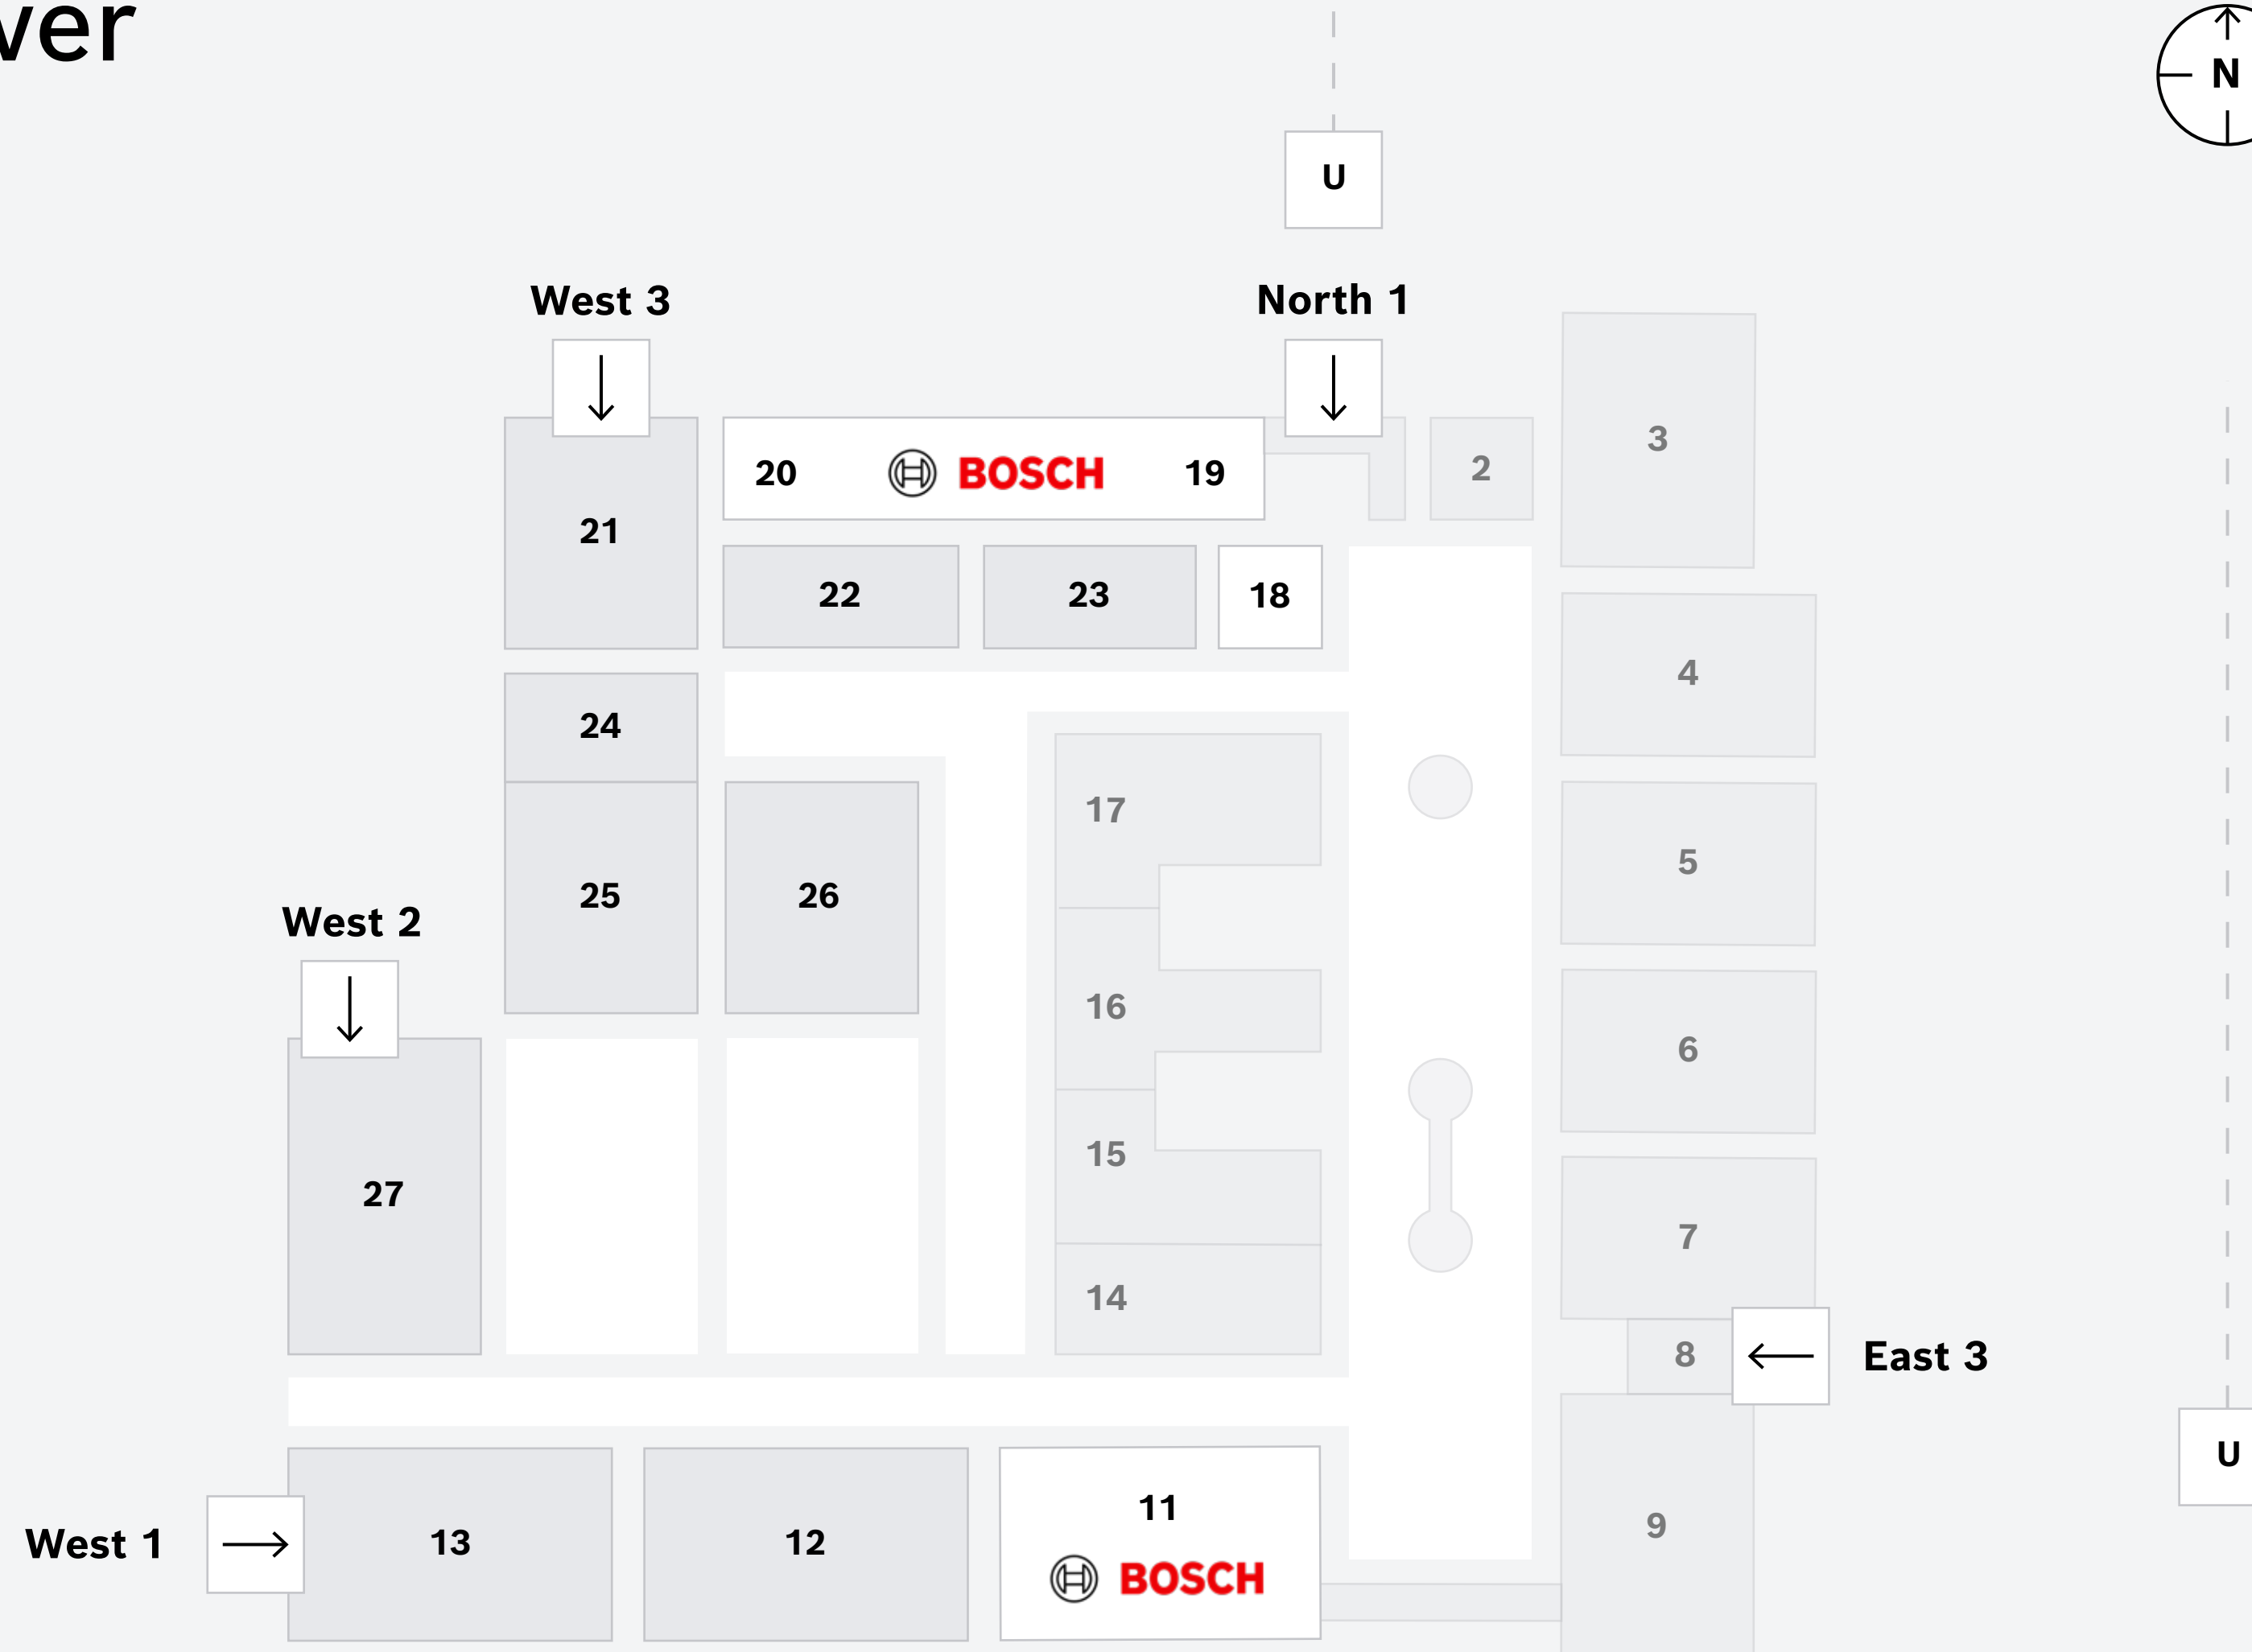

Exhibition Site Hanover

- Entrance
- Bosch Booth & IAA Conference Industry Stage
- Testdrive
- IAA Conference Main Stage
- Subway station

Hall Plan 19/20

Hall 21