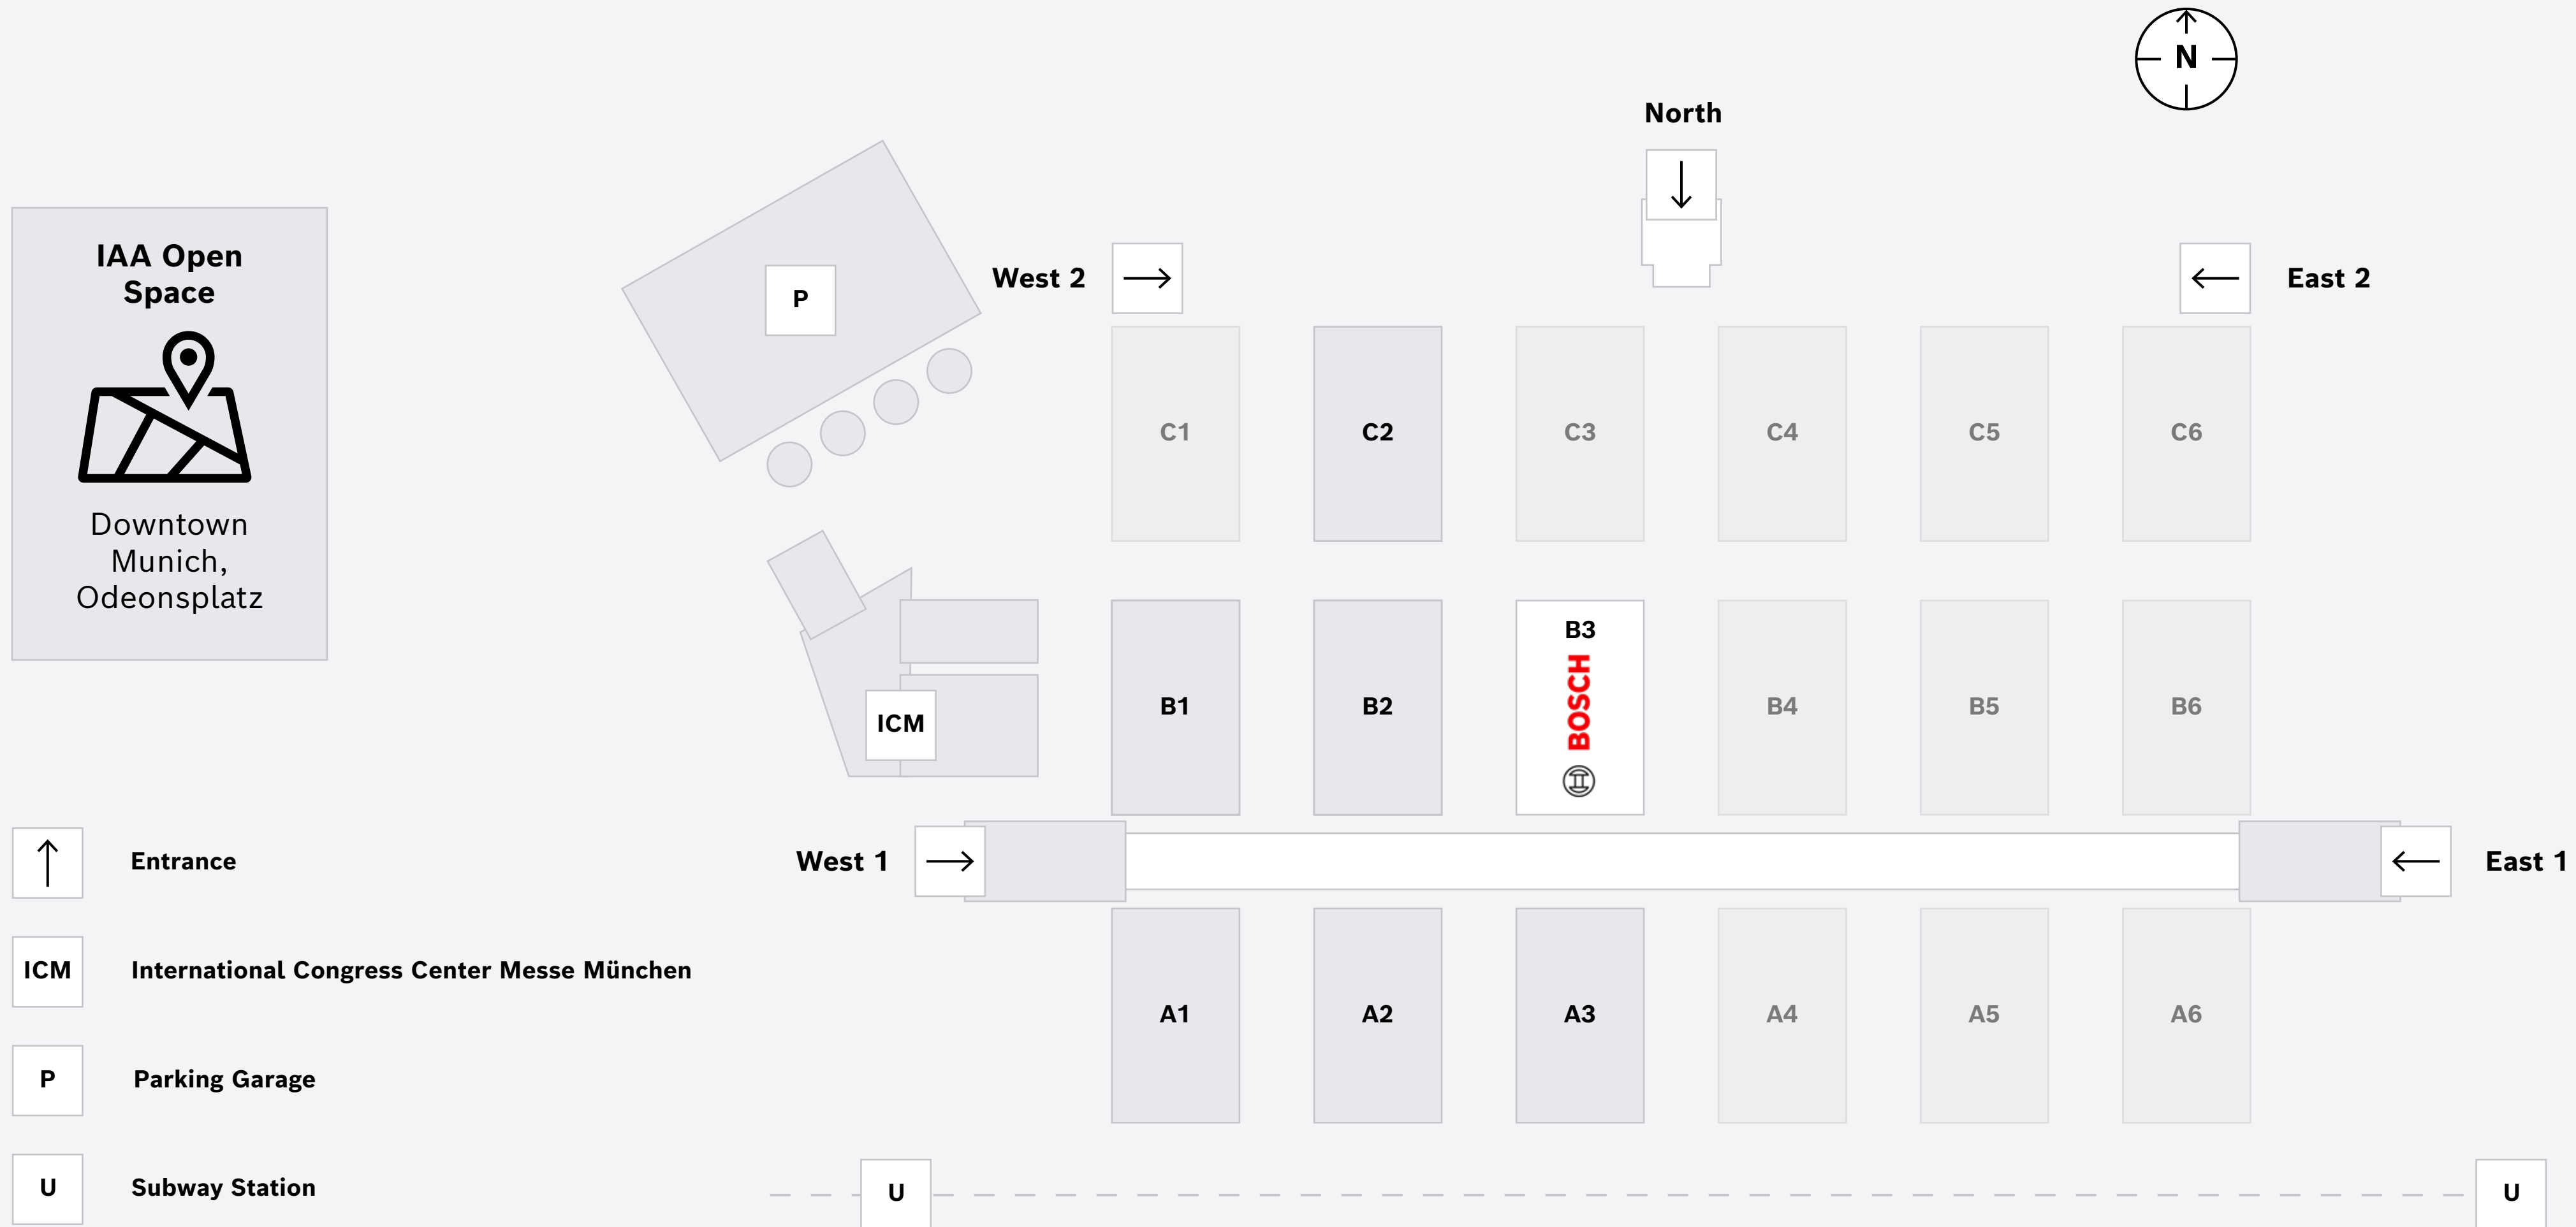

Exhibition Site Munich

Hall Plan B3