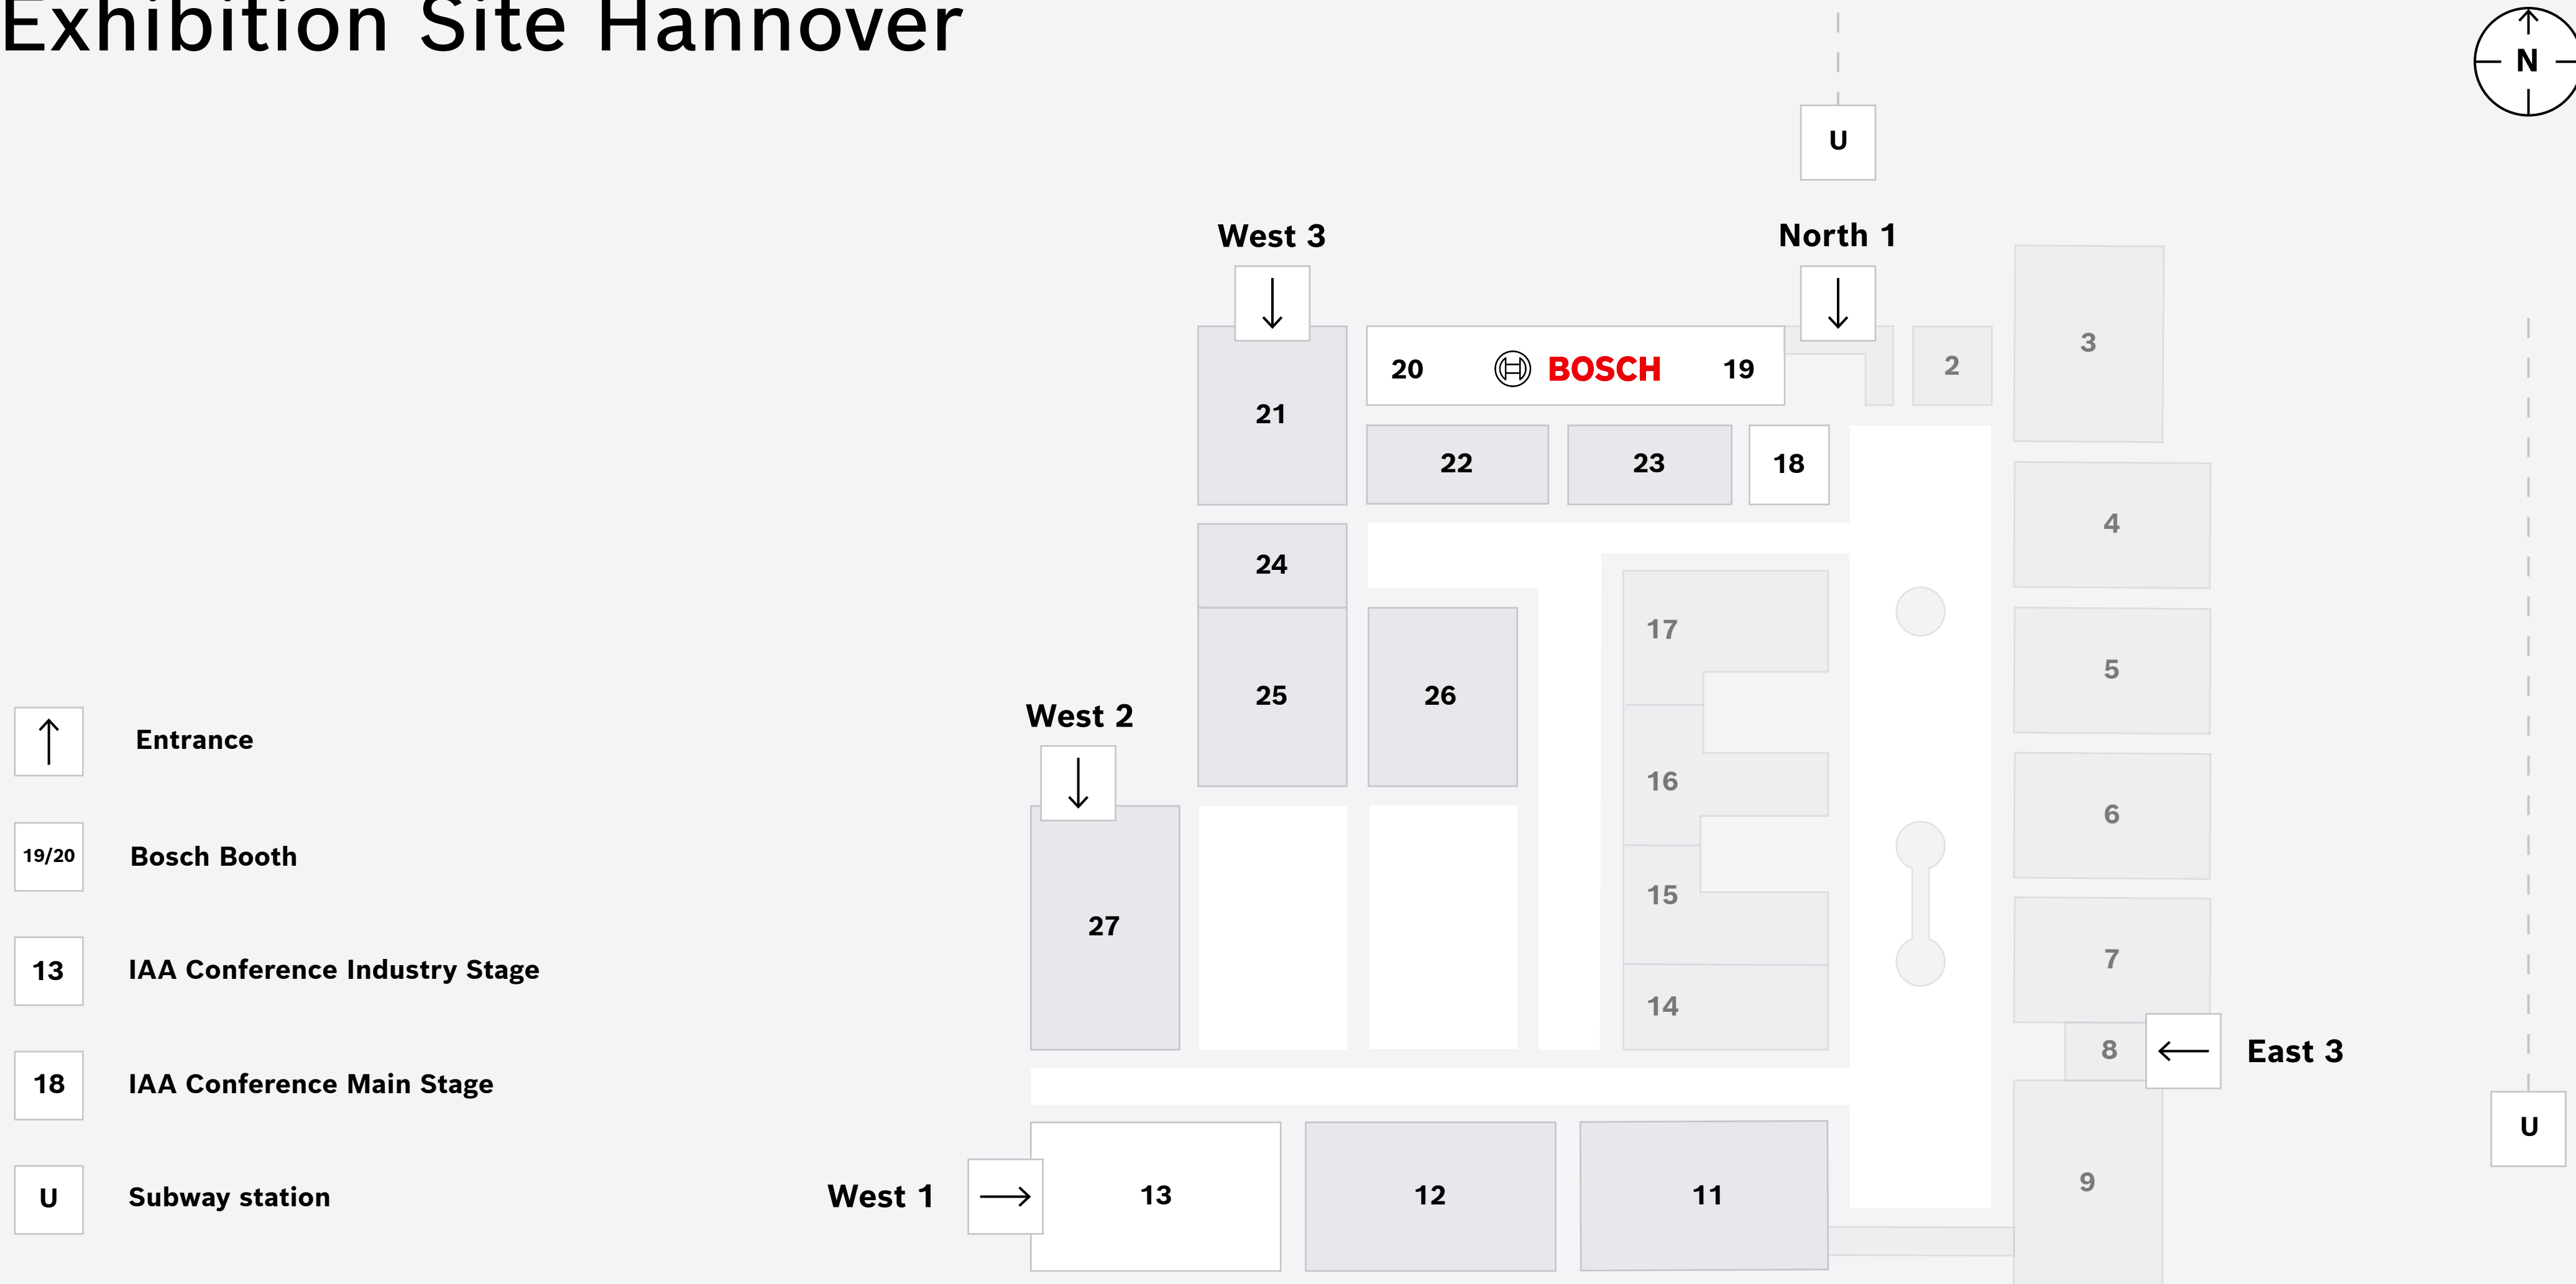

Exhibition Site Hannover

Hall Plan 19/20